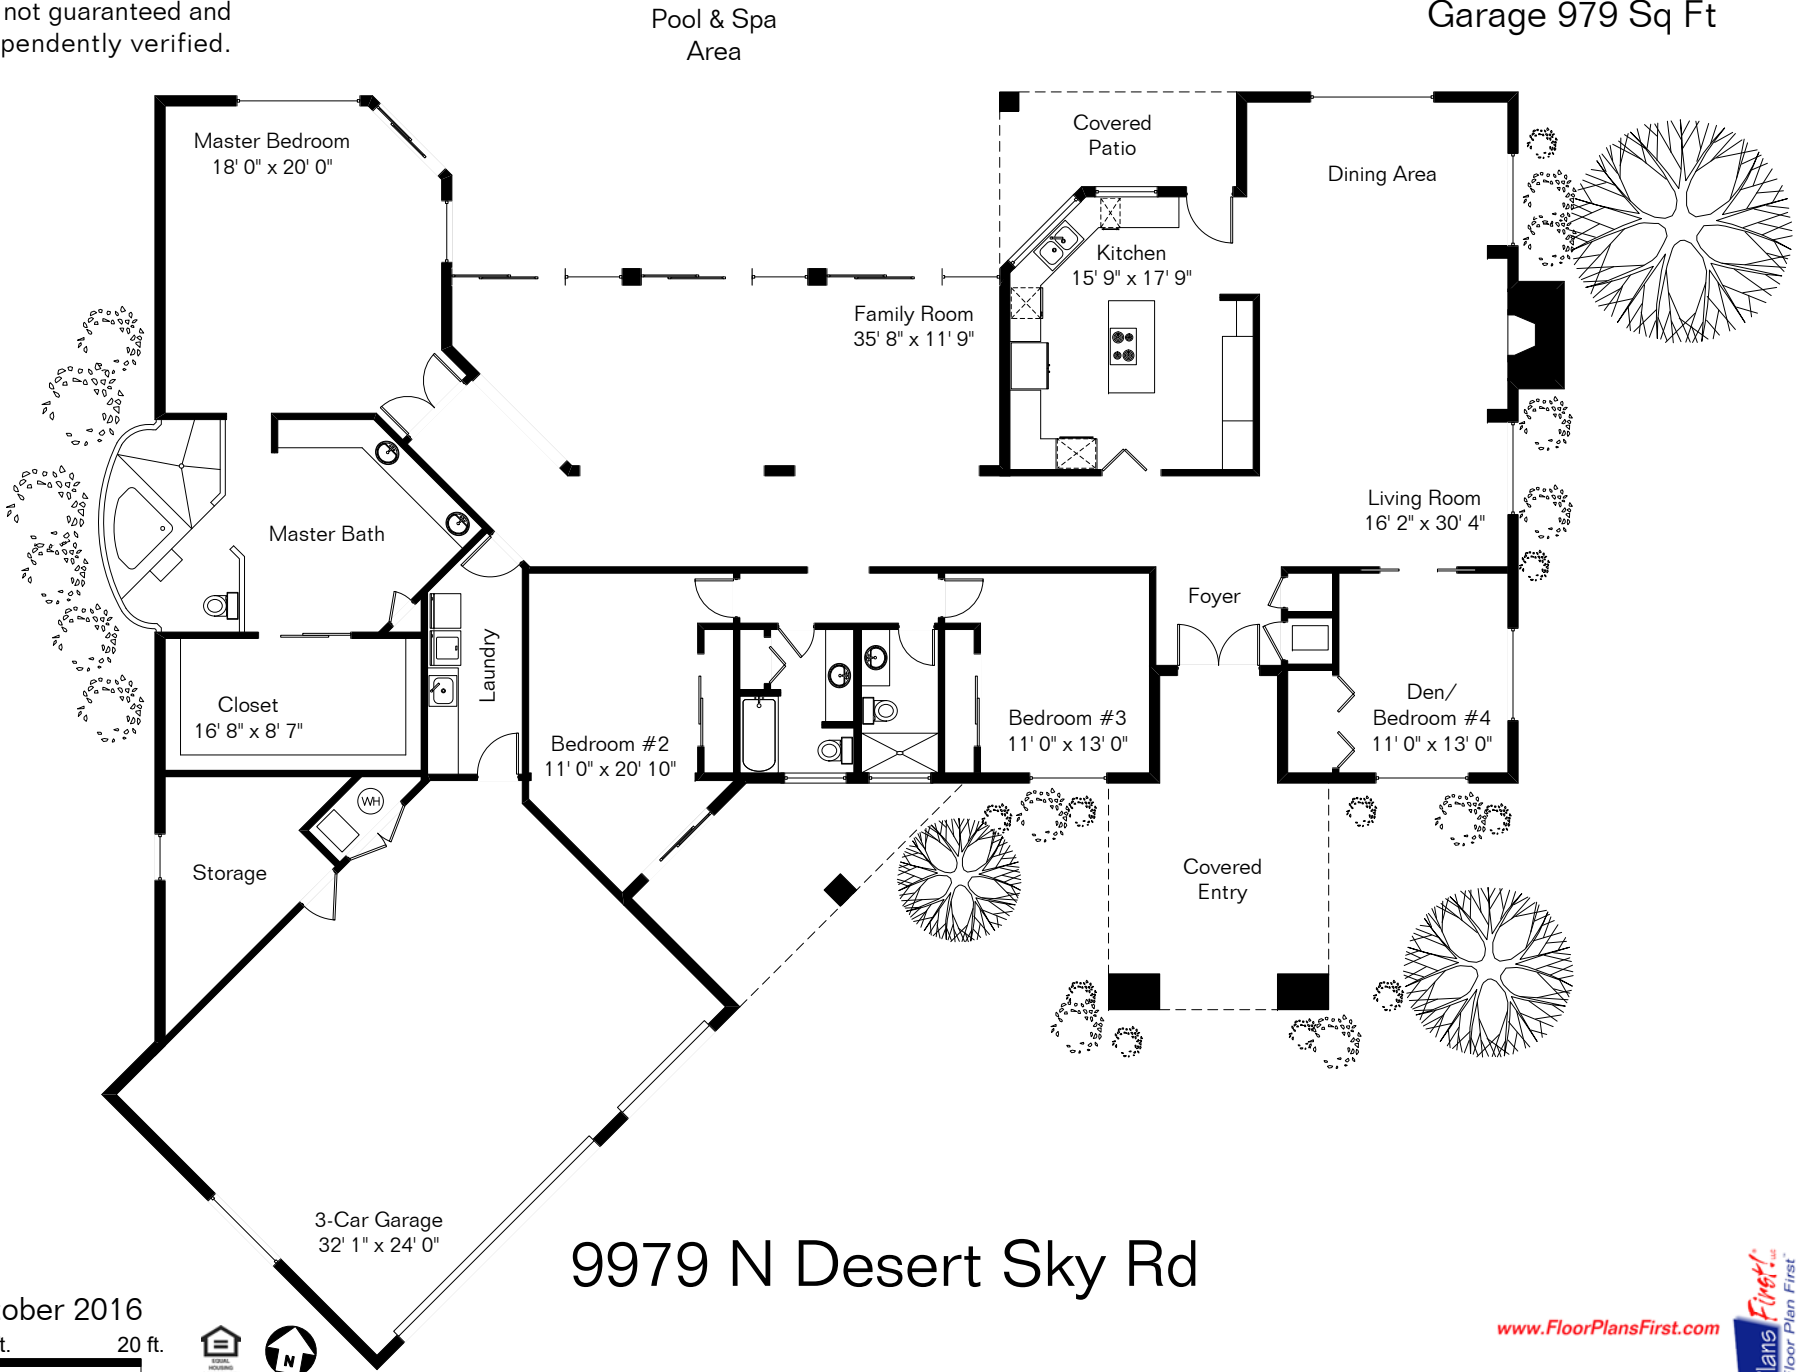

The square footages and room size information are deemed to be reliable but are not guaranteed and should be independently verified.

Living Area 3,496 Sq Ft
Garage 979 Sq Ft

9979 N Desert Sky Rd

Site Visit October 2016

0 ft. 6 ft. 10 ft. 20 ft.

Copyright 2016 Floor Plans First! LLC
All Rights Reserved.

www.FloorPlansFirst.com

Toll Free (877) 887-1500
Voice (520) 881-1500
Fax (520) 791-7701

Floor Plans First!
See the Floor Plan First!